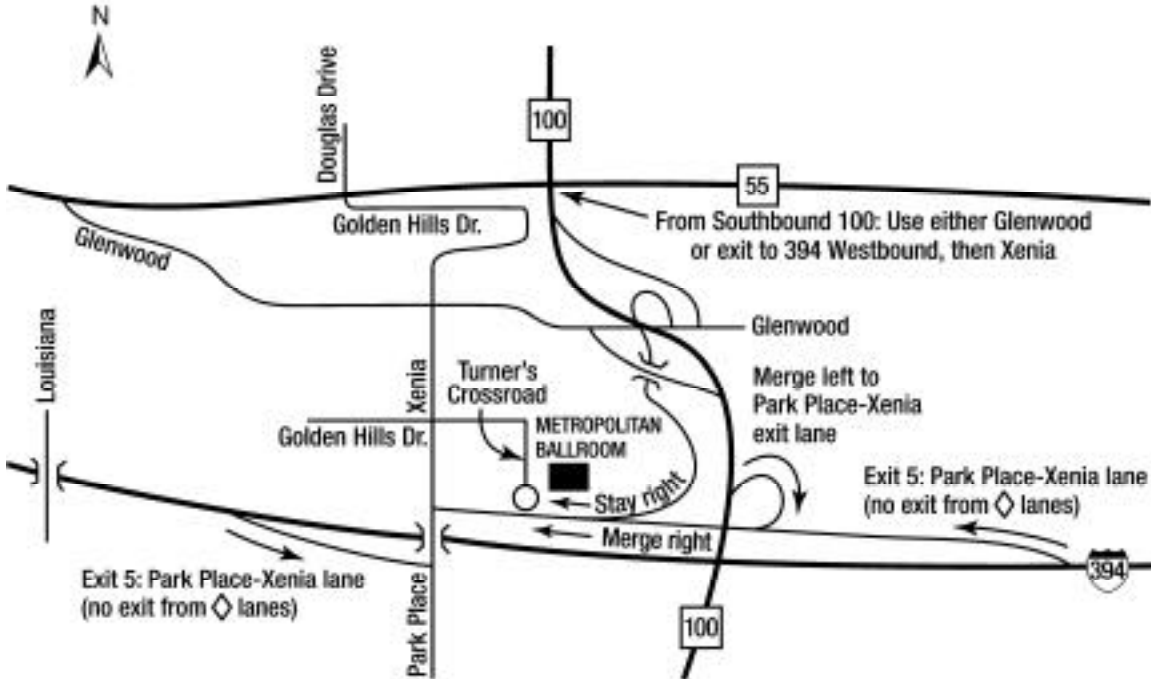

Directions to the Metropolitan

From East

Take 394 West to the Xenia/Park Place exit. Turn right on Xenia to Golden Hills Drive. Turn right on Golden Hills Drive and go one block to Turner's Crossroad. Turn right on Turner's Crossroad. The Metropolitan is on the left, across from the Colonnade building.

From West

Take 394 East to the Xenia/Park Place exit. Turn left on Xenia to Golden Hills Drive. Turn right on Golden Hills Drive and go one block to Turner's Crossroad. Turn right on Turner's Crossroad. The Metropolitan is on the left, across from the Colonnade building.

From North

Take Highway 100 South to 394 West. Take 394 West to the Xenia/Park Place exit. Turn right on Xenia to Golden Hills Drive. Turn right on Golden Hills Drive and go one block to Turner's Crossroad. Turn right on Turner's Crossroad. The Metropolitan is on the left, across from the Colonnade building.

From South

Take Highway 100 North to 394 West. Take 394 West to the Xenia/Park Place exit. Turn right on Xenia to Golden Hills Drive. Turn right on Golden Hills Drive and go one block to Turner's Crossroad. Turn right on Turner's Crossroad. The Metropolitan is on the left, across from the Colonnade building.